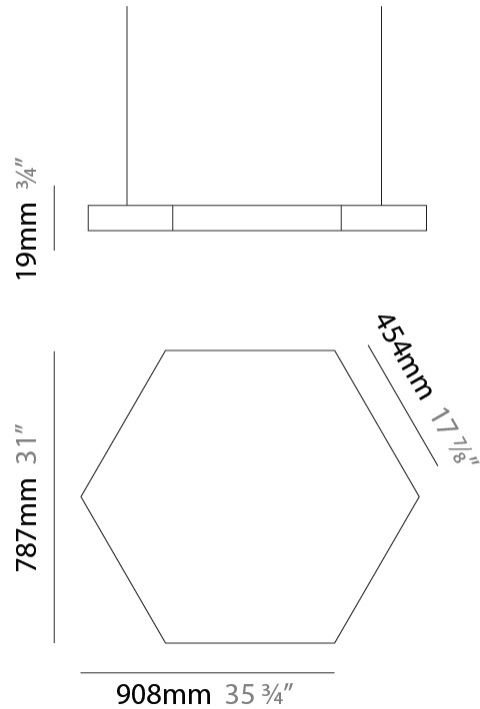

A51092- -

base number
Color   Temperature   Finish   Options

1. To build a product code in our configurator select the specify button on the base model # product page
2. To build a manual product code on this datasheet choose from the options listed below in blue font and add the suffix to the base model #

GENERAL

Series: Infinite Hexagon
Partner: Ivela
Division: Architectural
Installation: Suspension
Product Type: Panels
Mounting Location: Ceiling
Light Distribution: Direct

PHYSICAL

Shape: Hexagon
Length (mm): 908
Length (in): 36 ³/₄
Width (mm): 527
Width (in): 20 ³/₄
Height (mm): 19
Height (in): 3/4
Max. Overall Height (mm): 3019
Max. Overall Height (in): 118 ⁷/₈
Diffuser: PMMA - Opal
[Fixture Finish: WHI / BLK / GLD](#)
Fixture Material: Aluminum
Cable Details: 3,000mm / 118 1/8" Transparent Cable

ELECTRICAL

Lamp Type: LED
Input Wattage (W): 54
Dimming: Tri-Mode (Non-Dimming and Phase Dimming (120Vac only) and 0-10V Dimming)
Driver Included: No
Driver Location: Remote
Driver Type: Constant Voltage - Universal
Driver Class: Class 2
Housing: ENCP 5 (ERP) ENCP 13 (SC Power)
Input Voltage (V): 120 - 277
Output Voltage (V): 24

LED

[Color Temperature (°K): 2700 / 3000 / 3500 / 4000](#)
Max. Delivered Lumen (lm): 5400 / 5625 / 5792 / 5962
Nominal Lumen (lm): 10800 / 11250 / 11585 / 11925
CRI: >93 CRI
Lamp Life (hrs): 50000

OPTICAL

RATINGS AND CERTIFICATIONS

Certified By: CSA Certified to UL and CSA Standards
IP rating: IP20